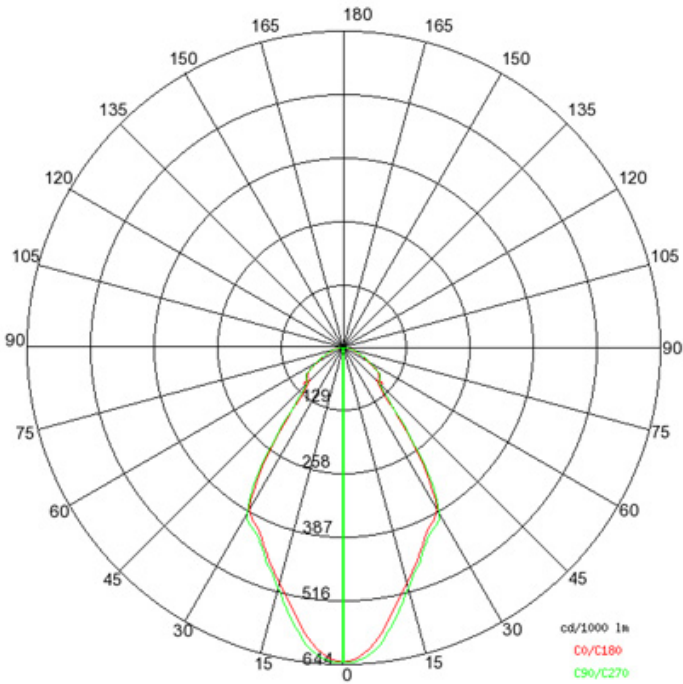

LED

Color Temperature (°K): 3000 / 4000
 Max. Delivered Lumen (lm): 2434.9 / 2587.5
 Nominal Lumen (lm): 2750 / 2945
 CRI: >80 CRI
 Lamp Life (hrs): 50000

OPTICAL

Reflector: Polycarbonate metallized reflector
 Beam Angle: Spot - 15° / Flood - 45° / Wide Flood - 65° / Asymmetric

201mm (7 15/16")
 3.6kg / 7.93lbs

PROJECT	
TYPE	
SPECIFIER	
QUANTITY	
DATE	

PROJECT

TYPE

SPECIFIER

QUANTITY

DATE

Fixture Finish