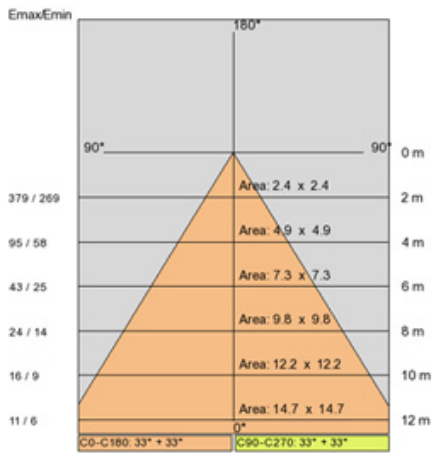

201mm (7 15/16")
 3.6kg / 7.93lbs

PROJECT	
TYPE	
SPECIFIER	
QUANTITY	
DATE	

PROJECT

TYPE

SPECIFIER

QUANTITY

DATE

Fixture Finish